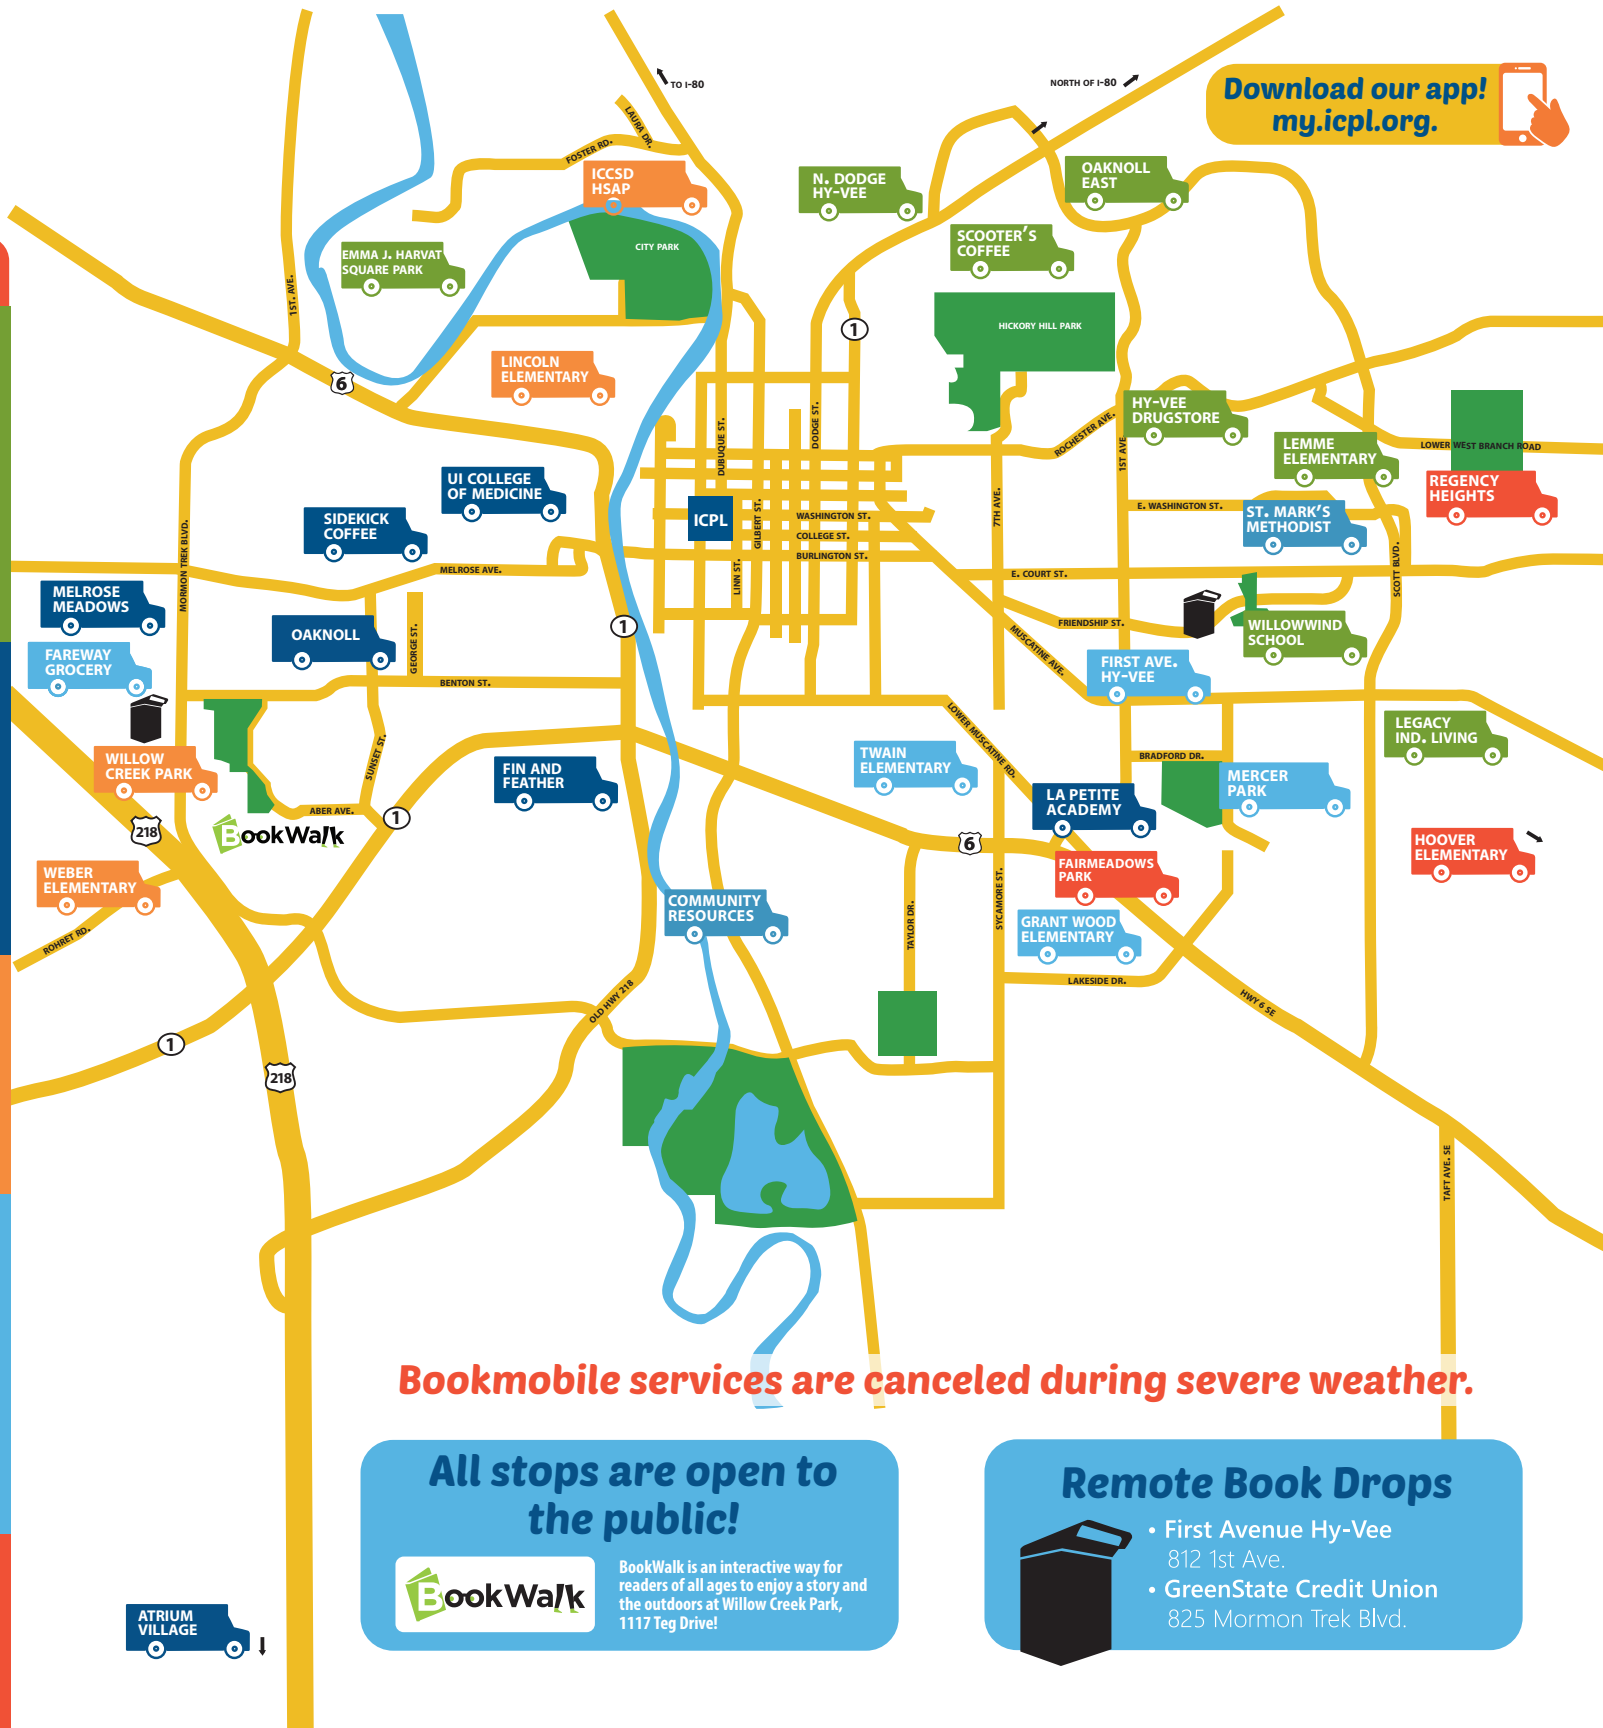

Download our app!
my.icpl.org.

August 26 - December 20, 2024 Schedule

Monday

- 9:00-9:30 Scooter's Coffee
- 9:45-10:15 Oaknoll East
- 10:30-11:15 Willowwind School
- 11:30-12:00 North Dodge Hy-Vee
- 1:30-2:00 Emma J Harvat Square Park
- 2:15-2:45 Hy-Vee Drugstore, Rochester
- 3:00-3:30 Legacy Independent Living
- 3:45-4:30 Lemme Elementary

Wednesday

- 1:30-2:00 ICCSD Home School Assistance Program (HSAP)
- 2:30-3:00 Willow Creek Park
- 3:15-3:35 Weber Elementary
- 4:00-4:30 Lincoln Elementary

Thursday

- 9:00-9:30 Community & Family Resources
- 9:45-10:15 Mercer Park
- 10:30-11:00 St. Mark's United Methodist Church
- 11:15-12:00 First Avenue Hy-Vee
- 2:15-2:45 Twain Elementary
- 3:00-3:30 Grant Wood Elementary
- 4:00-5:30 Fareway Grocery/GreenState Credit Union, Mormon Trek Blvd

Friday

- 1:30-2:00 Fairmeadows Park
- 2:15-2:45 Regency Heights Senior Living
- 3:15-4:00 Hoover Elementary

Bookmobile services are canceled during severe weather.

All stops are open to the public!

BookWalk is an interactive way for readers of all ages to enjoy a story and the outdoors at Willow Creek Park, 1117 Teg Drive!